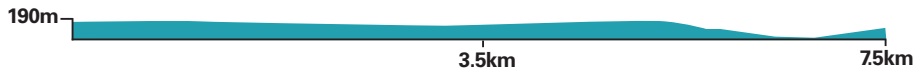

# CYCLE ST. JOE'S

IN SUPPORT OF ST. JOSEPH'S HEALTH CENTRE

15km ROUTE ELEVATION